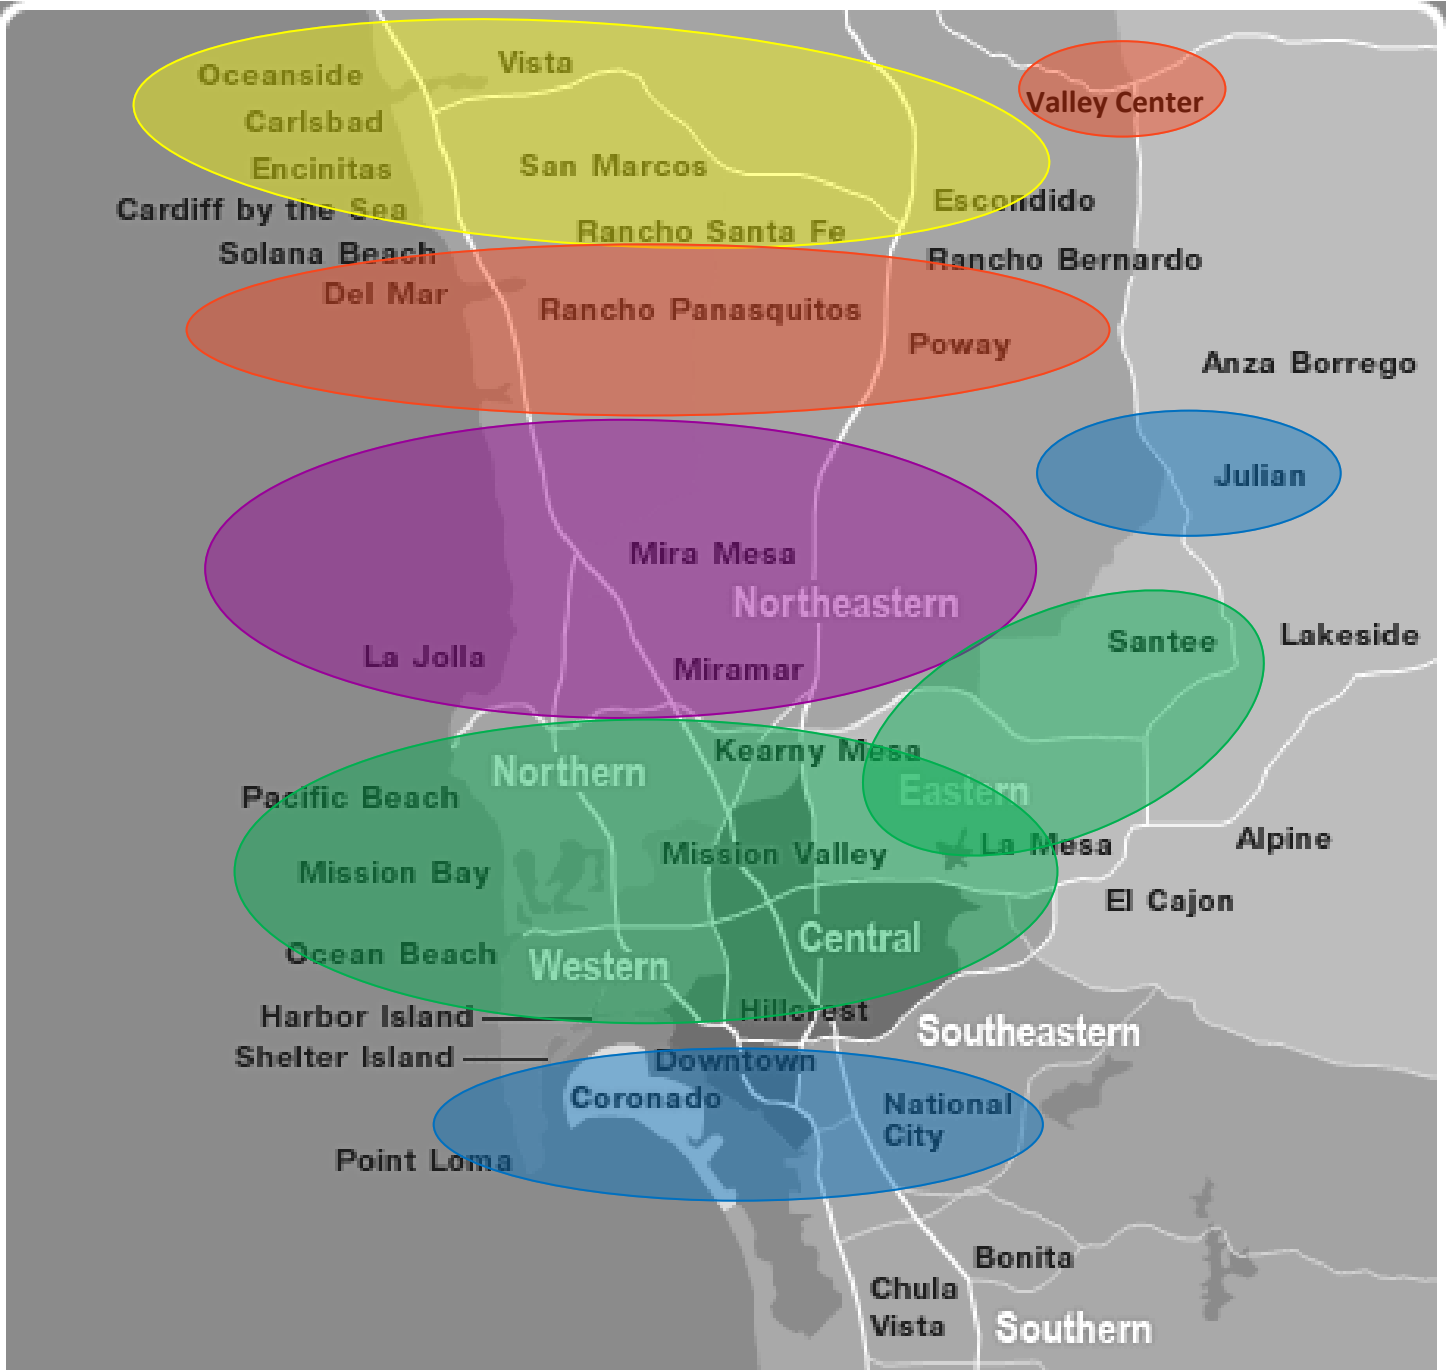

TRANSPORATION FEE SCHEDULE

YELLOW ZONE - Free to residents / Guests \$3.50 Per Rider

SD Safari Park, Oceanside Harbor, Carlsbad Seawall Walk

ORANGE ZONE - 31 - 40 Round Trip - \$4.50 Per Rider

Bates Nut Farm, Del Mar Race Track, Poway Center for the Arts, Valley View Casino

PURPLE ZONE - 41 - 55 Round Trip - \$5.50 Per Rider

Ramona, La Jolla Shores, MiraMar

GREEN ZONE - 56 - 80 Miles Round Trip - \$8.00 Per Rider

Balboa Park, Petco Park, Mission Beach, Pacific Beach, Seaport Village, Pala Casino

BLUE ZONE - 80 - 100 Miles Round Trip - \$10.50 Per Rider

Julian, Cabrillo National Monument, Hotel Del Coronado

TRIP BEYOND 100 Miles Round Trip will be charged by mileage (2024 rates - Mi. X .88 / 8 riders)